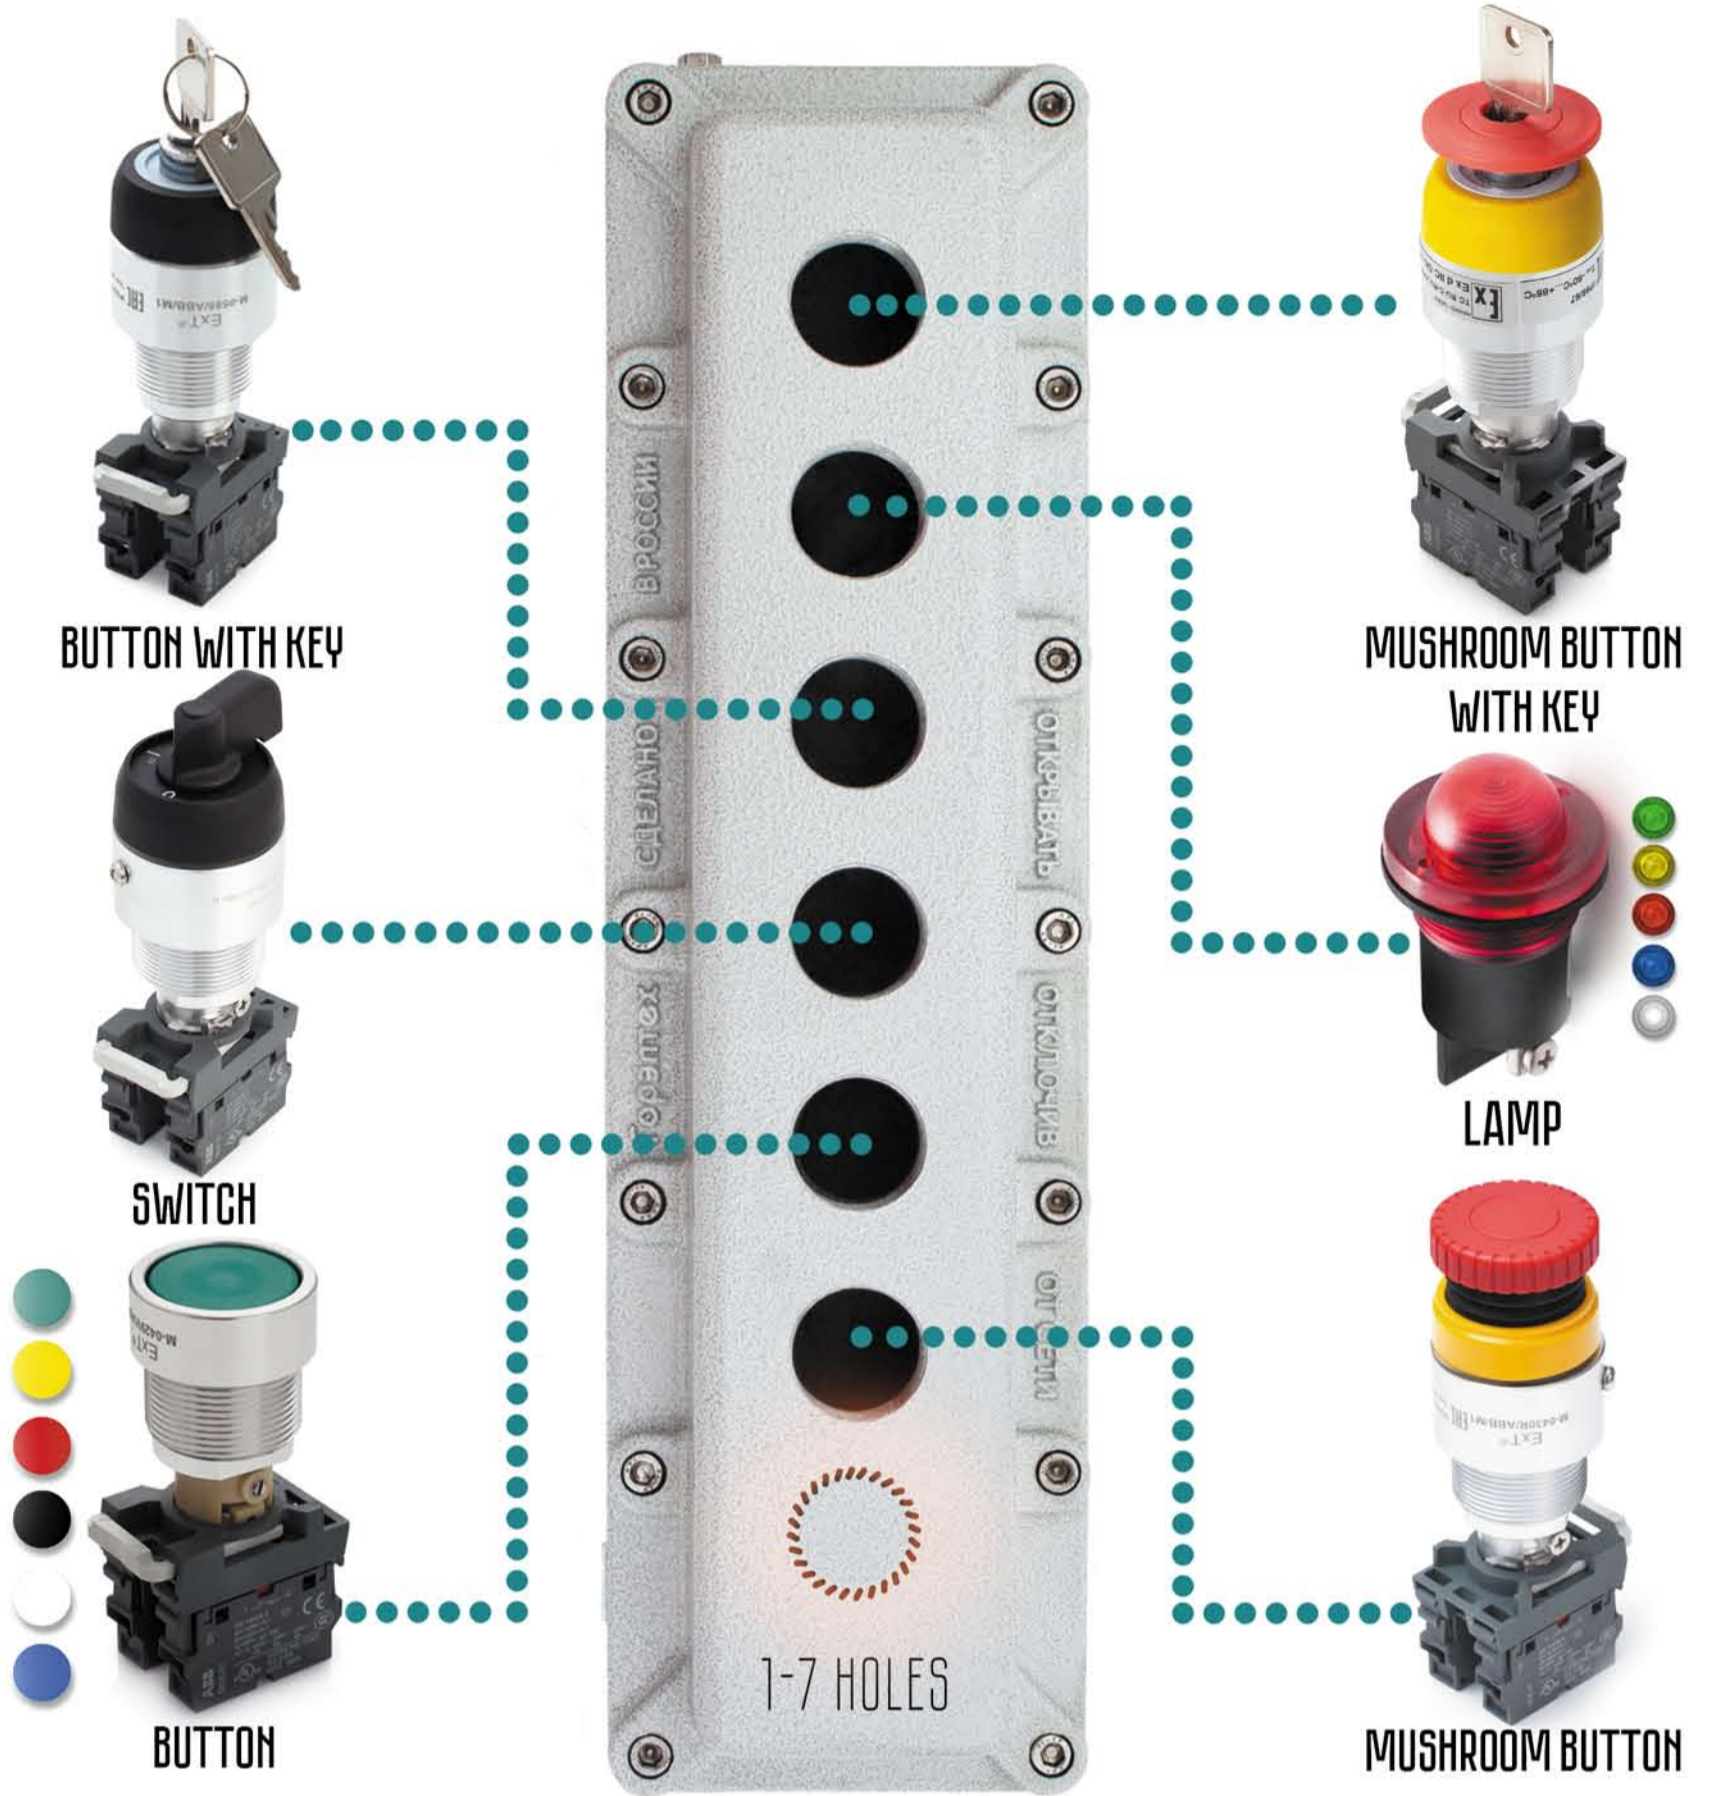

Ex PKIVA, PKIV LOCAL CONTROL STATIONS **Ex**

LOCAL CONTROL STATIONS VERSIONS:

7-BUTTON PKIV411109

3-BUTTON PKIVA211108

1-BUTTON PKIVA101008